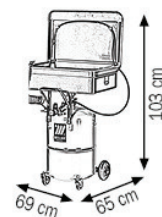

WASHING COLLECTOR

Art. 055-1560-000

Washing collector with wheeled tank 65 l
Collector capacity 50 l with removable lid
Tank capacity 65 l
Max use pressure 0,5 bar
Equipped with:
Filter and grate of decantation
Blowing nozzle with spiral hose
Brush with nylon bristles with 1,5 m length pvc hose

			
055-1560-000	42,710	0,300	2

055-1560-000

Art. 057-1563-000

Brush with nylon bristles for washing collector

057-1563-000

For the washing of mechanical parts and items in general. The air-operated working at low pressure (max 0,5 bar) allows the washing with brush with continuous flux, or the washing of the items plunged in the liquid directly in the tank. For a correct use, spill 48-52 l of detergent liquid. The lid can be removed and so it is possible to work better.