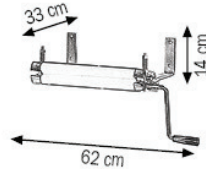

Art. 054-1556-000

Leather squeezer rollers wall mounted
With support angle brackets galvanized

054-1556-000	9,400	0,040	1

054-1556-000

This articles are essential in car washes in order to make easy and improve the drying of vehicles with leather or synthetics cloths.

WASHING COLLECTOR

Art. 055-1560-000

Washing collector with wheeled tank 65 l
Collector capacity 50 l with removable lid
Tank capacity 65 l
Max use pressure 0,5 bar
Equipped with:
Filter and grate of decantation
Blowing nozzle with spiral hose
Brush with nylon bristles with 1,5 m length pvc hose

055-1560-000	42,710	0,300	2